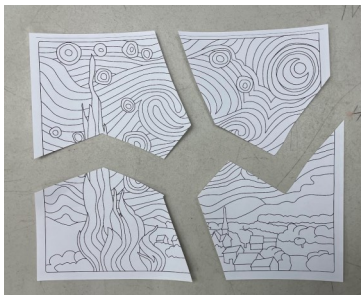

Core Value: Puzzle Hunt

Supplies:

- Core Value logo, printed - 1 per group
- Cardstock
- Construction paper
- Coloring utensils
- Glue stick - 1 per group
- Tape - to hang puzzle pieces, if needed

Preparation:

- Print the Core Value Logo page on white cardstock.
- Cut into the number of pieces to match the number of members in the group.
- Hide the puzzle pieces for member to find later.

Directions:

1. Divide the members into groups.
2. Have the members work as a team to find all their puzzle pieces.
3. Once the group finds all the pieces to their Core Value Logo coloring page, each member from that group will color their part of the puzzle however they want.
4. Once all the members have finished coloring their piece of the puzzle, glue each piece together to one sheet of construction paper.
5. Hang all the unique art masterpieces around the center!